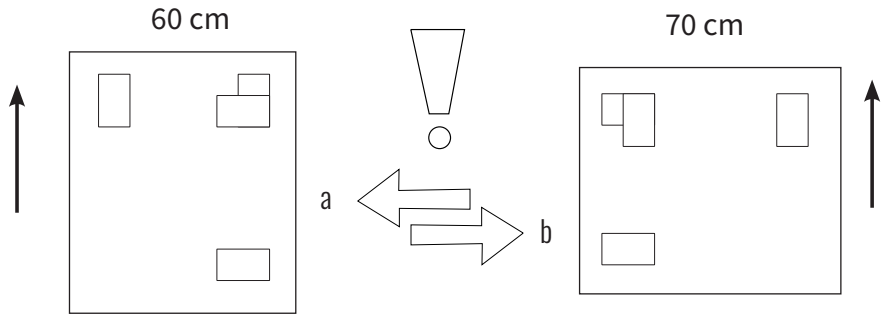

RAW MIRROR

60x70cm / 70x60 cm

Art. no. 3443456221

*Including brackets

IM-0313 rev.0

NORLINE
THE GOOD LIGHT

1A INSTALLATION (INSTALLAZION/INSTALLASJON)

1B