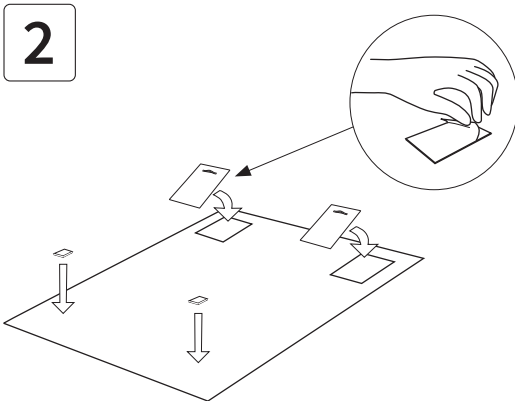

RAW MIRROR

60x70cm / 70x60 cm

Art. no. 3443456221

*Including brackets

IM-0313 rev.0

NORLINE
THE GOOD LIGHT

1A INSTALLATION (INSTALLAZION/INSTALLASJON)

1B