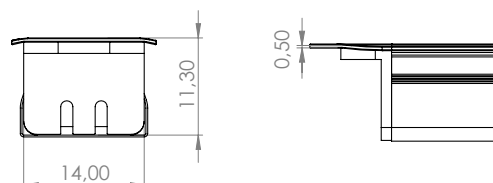

LINEAR LIGHT
LEDFLUSH

LIGHT UP CABINETS WITH LINEAR LIGHT

5 SIZES 200/350/500/650/800 MM

LINEAR LIGHT LED FLUSH

ART. NO

3470200725 - 200 MM*
 3470200738 - 350 MM*
 3470200741 - 500 MM*
 3470200754 - 650 MM*
 3470200767 - 800 MM*

*2 PCS/SET

SPECIFICATIONS

Power supply	12V
Light source	LED (high efficient)
Size mm	200/350/500/650/800
Length of wire	2,0 m
Wattage	1.5/2.8/4/5.3/6.6
Colour temperature	3000K or 6000K
CRI-value	>90
Lumen	142/263/385/506/627
Beam angle	120°
Recess depth	12 mm
Recess width	14.5 mm
Above surface	0.5 mm
Energy Class	

SAFETY

IP Class	IP20
Protection class	III
Certification	CE

PRODUCT INFORMATION SHEET

200 MM	350 MM	500 MM	650 MM	800 MM
3470200725	3470200738	3470200741	3470200754	3470200767
				

NIKKELVEJ 11
 8940 RANDERS SV
 DENMARK
 LOEVSCHALL@LOEVSCHALL.DK
 +45 8711 4050

200mm/350mm/500mm/650mm/800 mm