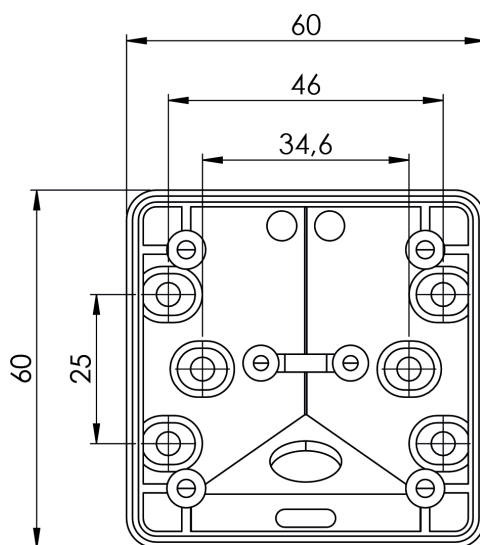

## Specifications

Material..... PC

**Only to be used with socket 010367 or 010366**

## Packaging

Outer Box Size..... 445x445x345 mm

Outer Box Amount..... 100stk

Outer Box Weight..... G.W.:6,5 KGS/N.W.: 6,0 KGS

Socket: 010366 or 010367

**LOEVSCHALL**  
THE GOOD LIGHT 

Nikkelvej 11  
8940 Randers SV  
Denmark