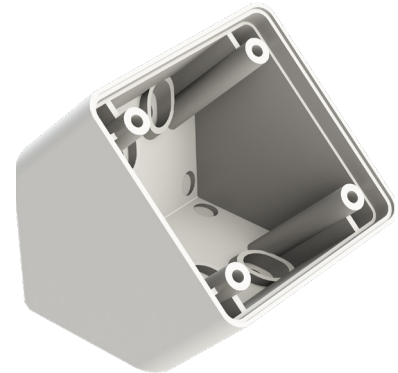

# Corner Box

Item number: 010285(white) 010259(black)

## Specifications

Material..... PC

**Only to be used with socket 010367 or 010366**

## Packaging

Outer Box Size..... 445x445x345 mm

Outer Box Amount..... 100stk

Outer Box Weight..... G.W.:6,5 KGS/N.W.: 6,0 KGS

Socket: 010366 or 010367

**LOEVSCHALL**  
THE GOOD LIGHT 

Nikkelvej 11  
8940 Randers SV  
Denmark