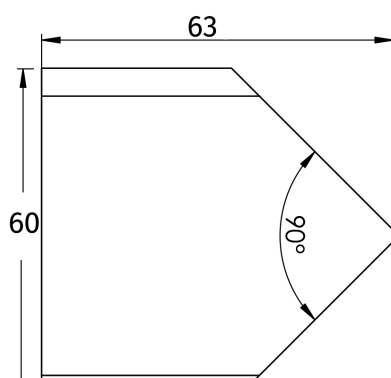

## Packaging

Outer Box Size..... 445x445x345 mm

Outer Box Amount..... 100stk

Outer Box Weight..... G.W.:6,5 KGS/N.W.: 6,0 KGS

Socket: 010366 or 010367

**LOEVSCHALL**  
THE GOOD LIGHT 

Nikkelvej 11  
8940 Randers SV  
Denmark