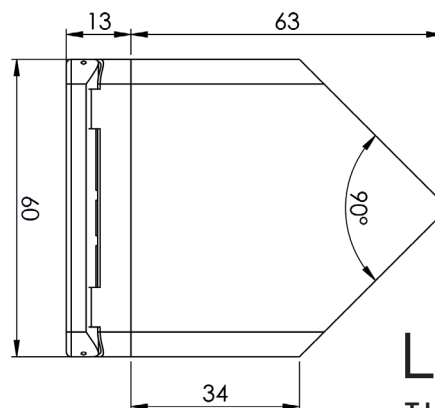

## Packaging

Outer Box Size..... 445x445x345 mm

Outer Box Amount..... 100stk

Outer Box Weight..... G.W.:6,5 KGS/N.W.: 6,0 KGS

Socket: 010366 or 010367

**LOEVSCHALL**  
THE GOOD LIGHT 

Nikkelvej 11  
8940 Randers SV  
Denmark