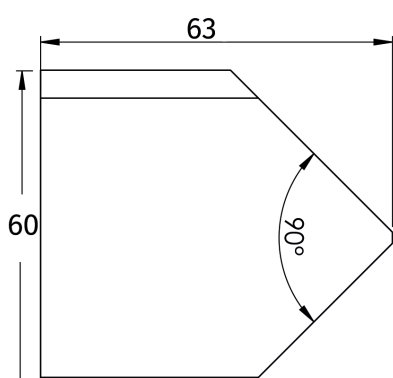

Box

Item number: 010395

Specifications

Material..... PC

Only to be used with socket 010367 or 010366

Packaging

Outer Box Size..... 445x445x345 mm

Outer Box Amount..... 100stk

Outer Box Weight..... G.W.:6,5 KGS/N.W.: 6,0 KGS

Socket: 010366 or 010367

LOEVSCHALL
THE GOOD LIGHT

Nikkelvej 11
8940 Randers SV
Denmark

loevschall@loevschall.dk
www.loevschall.dk
Tlf: +45 87 11 40 50