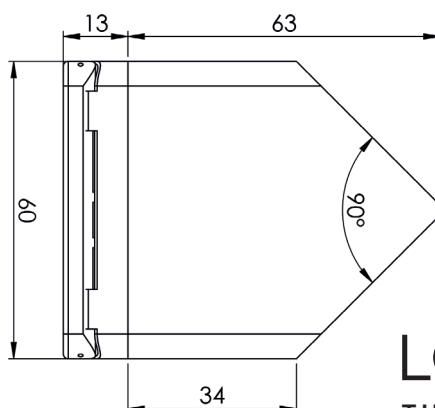

Box

Item number: 010395

Specifications

Material..... PC

Only to be used with socket 010367 or 010366

Packaging

Outer Box Size..... 445x445x345 mm

Outer Box Amount..... 100stk

Outer Box Weight..... G.W.:6,5 KGS/N.W.: 6,0 KGS

Socket: 010366 or 010367

LOEVSCHALL
THE GOOD LIGHT

Nikkelvej 11
8940 Randers SV
Denmark

loevschall@loevschall.dk
www.loevschall.dk
Tlf: +45 87 11 40 50