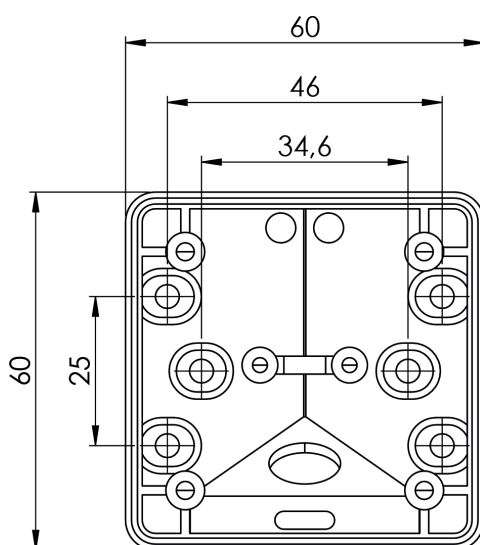

Box

Item number: 010395

Specifications

Material..... PC

Only to be used with socket 010367 or 010366

Packaging

Outer Box Size..... 445x445x345 mm

Outer Box Amount..... 100stk

Outer Box Weight..... G.W.:6,5 KGS/N.W.: 6,0 KGS

Socket: 010366 or 010367

LOEVSCHALL
THE GOOD LIGHT

Nikkelvej 11
8940 Randers SV
Denmark

loevschall@loevschall.dk
www.loevschall.dk
Tlf: +45 87 11 40 50