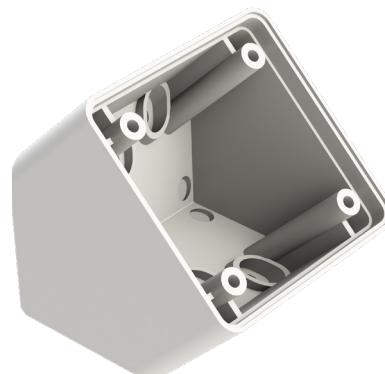

Box

Item number: 010395

Specifications

Material..... PC

Only to be used with socket 010367 or 010366

Packaging

Outer Box Size..... 445x445x345 mm

Outer Box Amount..... 100stk

Outer Box Weight..... G.W.:6,5 KGS/N.W.: 6,0 KGS

Socket: 010366 or 010367

LOEVSCHALL
THE GOOD LIGHT

Nikkelvej 11
8940 Randers SV
Denmark

loevschall@loevschall.dk
www.loevschall.dk
Tlf: +45 87 11 40 50