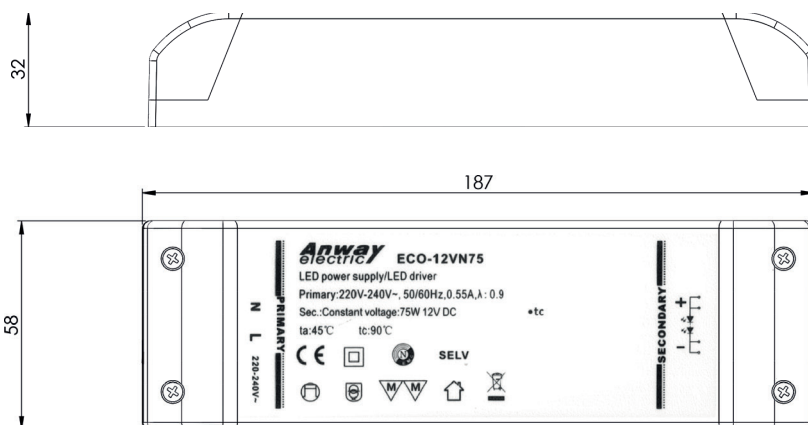

WIRE

Input	2,0 m
Output	0,1 m

SAFETY

IP Class(driver).....	IP44
Protection Class	II
Approval.....	CE

MATERIALS

Housing.....	PC
--------------	----

PACKING

Sales Box Size	213x72x65 mm
Outer Box Size	372x225x284 mm
Outer Box Amount.....	20 pcs
Outer Box Weight	G.W.: 9,4 KGS/N.W.: 8,1 KGS

Item no. 3470203078

GENERAL FEATURES

Primary side220-240V
Secondary side12V
Wattage.....10-75 W
Connection box 12 outlets
Colour White
Packing method.....Sales box

WIRE

Input 2,0 m
Output 0,1 m

SAFETY

IIP Class(driver)..... IP44
Protection Class II
Approval..... CE

MATERIALS

Housing..... PC

PACKING

Sales Box Size 213x65x72 mm
Outer Box Size 372x225x284 mm
Outer Box Amount..... 20 pcs
Outer Weight G.W.: 8,84 KGS/N.W.: 7,74 KGS

LOEVSCHALL
THE GOOD LIGHT

Nikkelvej 11
8940 Randers SV
Denmark