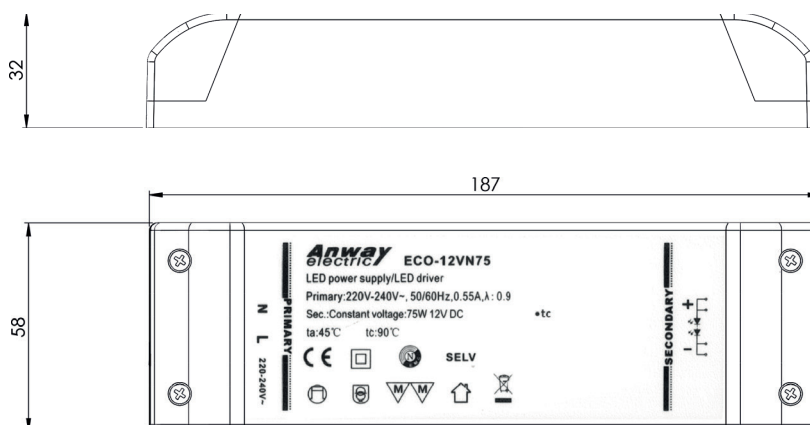

ECO-12VN75

Low energy consumption
Easy to install

ECO-12VN75

Item no. 3470203068

GENERAL FEATURES

Primary side	220-240V
Secondary side	12V
Wattage.....	10-75 W
Plug(primary side).....	Euro
Connection box.....	12 outlets
Colour	White
Packing method.....	Sales box

WIRE

Input	2,0 m
Output	0,1 m

SAFETY

IP Class(driver).....	IP44
Protection Class	II
Approval.....	CE

MATERIALS

Housing.....	PC
--------------	----

PACKING

Sales Box Size	213x72x65 mm
Outer Box Size	372x225x284 mm
Outer Box Amount.....	20 pcs
Outer Box Weight	G.W.: 9,4 KGS/N.W.: 8,1 KGS

Item no. 3470203078

GENERAL FEATURES

Primary side220-240V
Secondary side12V
Wattage.....10-75 W
Connection box 12 outlets
Colour White
Packing method.....Sales box

WIRE

Input 2,0 m
Output 0,1 m

SAFETY

IIP Class(driver)..... IP44
Protection Class II
Approval..... CE

MATERIALS

Housing..... PC

PACKING

Sales Box Size 213x65x72 mm
Outer Box Size 372x225x284 mm
Outer Box Amount..... 20 pcs
Outer Weight G.W.: 8,84 KGS/N.W.: 7,74 KGS

LOEVSCHALL
THE GOOD LIGHT

Nikkelvej 11
8940 Randers SV
Denmark