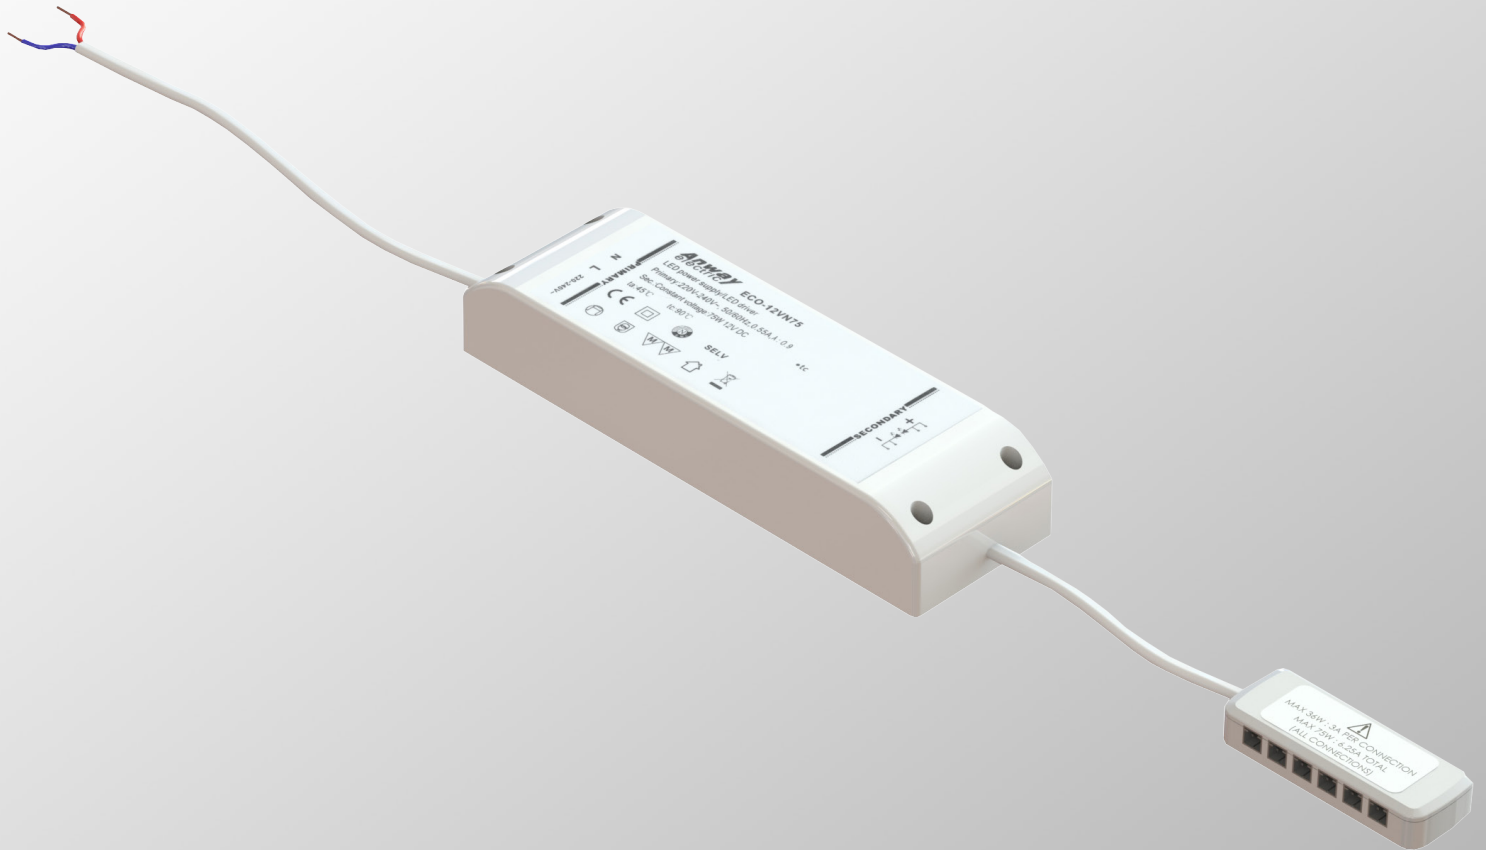

ECO-12VN75

Low energy consumption
Easy to install

ECO-12VN75

Item no. 3470203068

GENERAL FEATURES

Primary side	220-240V
Secondary side	12V
Wattage.....	10-75 W
Plug(primary side).....	Euro
Connection box.....	12 outlets
Colour	White
Packing method.....	Sales box

WIRE

Input	2,0 m
Output	0,1 m

SAFETY

IP Class(driver).....	IP44
Protection Class	II
Approval.....	CE

MATERIALS

Housing.....	PC
--------------	----

PACKING

Sales Box Size	213x72x65 mm
Outer Box Size	372x225x284 mm
Outer Box Amount.....	20 pcs
Outer Box Weight	G.W.: 9,4 KGS/N.W.: 8,1 KGS

LOEVSCHALL

'HE GOOD LIGHT

Nikkelvej 11
8940 Randers SV
Denmark

loevschall@loevschall.dk
www.loevschall.dk
Tlf: +45 87 11 40 50

LOEVSCHELL
THE GOOD LIGHT

ECO-12VN75

Low energy consumption
Easy to install

ECO-12VN75

Item no. 3470203078

GENERAL FEATURES

Primary side220-240V
Secondary side12V
Wattage.....10-75 W
Connection box 12 outlets
Colour White
Packing method.....Sales box

WIRE

Input 2,0 m
Output 0,1 m

SAFETY

IIP Class(driver)..... IP44
Protection Class II
Approval..... CE