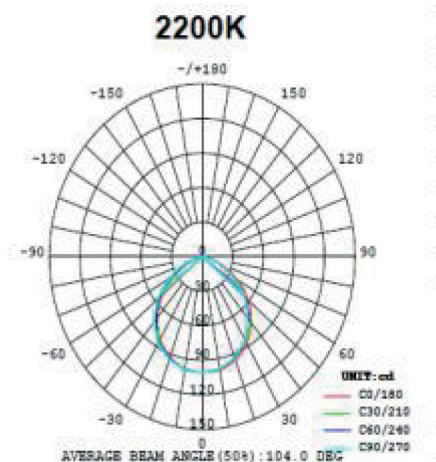

LIGHT DISTRIBUTION CURVE: