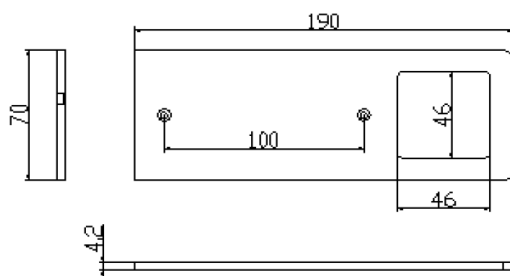

PACKING

Sales Box Size.....	200x80x80 mm
Sales Box Weight	0,64 kg
Outer Box Size	425x180x220 mm
Outer Box Amount.....	10 pcs
Outer Box Weight	G.W.: 7,0 KGS/N.W.: 6,2 KGS

LOEVSCHALL
THE GOOD LIGHT
STELLA MULTIWHITE®

 This luminaire contains built-in LED lamps.

 } LED

The lamps cannot be changed in the luminaire.

874/2012 

Stella, 3-kit, MultiWhite®

Item no: 3470202516(alu)

3470202532(black)

DIMENSIONS: