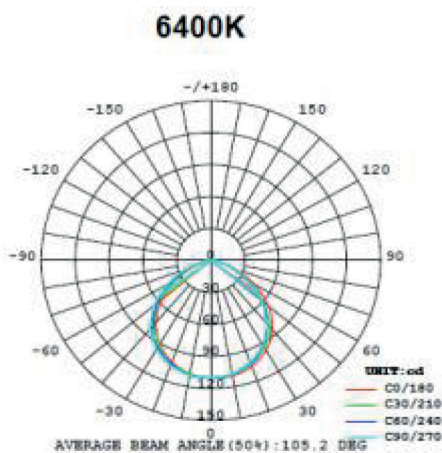

LIGHT DISTRIBUTION CURVE: