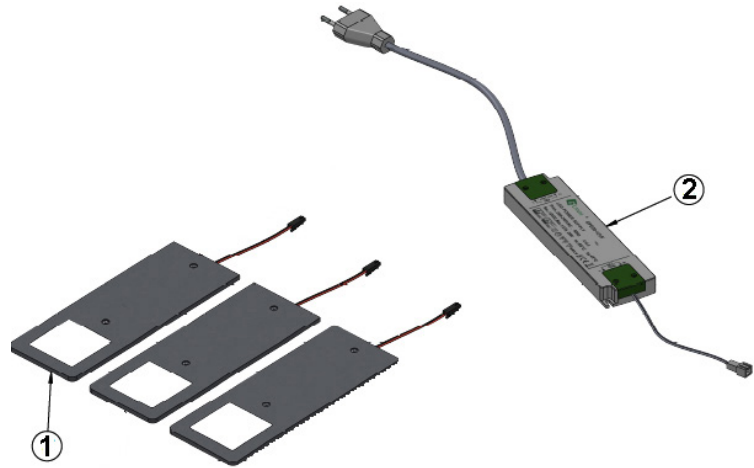

Stella, 3-kit, MultiWhite®

Low energy consumption
Optimal light quality and color

Stella, 3-kit, MultiWhite®

Item no: 3470202516(alu)

3470202532(black)

3-kit, MultiWhite® consists of:

1. Lamps 3 pcs.
2. LED driver 1 pcs.

REMEMBER CONTROLLER

MultiWhite®Controller WIFI (3423100089) or
MultiWhite®Controller Bluetooth(3423100038)

GENERAL FEATURES

Power supply	12V
Light source	LED
Wattage lamp.....	4W
Size	190x70x4,2 mm
Wire.....	2,0 m
Max. load driver.....	15W
Packing method.....	Sales box (White)

LIGHTING

Beam angle	100°
Colour temperature.....	2200K-6500K
Colour rendering index{Ra}	>90
Lumen	290lm

SAFETY

IP Class.....	IP20
Protection Class	II
Certifications.....	CE

MATERIALS

Lamp housing	Aluminum
Diffuser	PC
Screws.....	Steel

PACKING

Sales Box Size.....	200x80x80 mm
Sales Box Weight	0,64 kg
Outer Box Size	425x180x220 mm
Outer Box Amount.....	10 pcs
Outer Box Weight	G.W.: 7,0 KGS/N.W.: 6,2 KGS

LOEVSCHALL
THE GOOD LIGHT
STELLA MULTIWHITE®