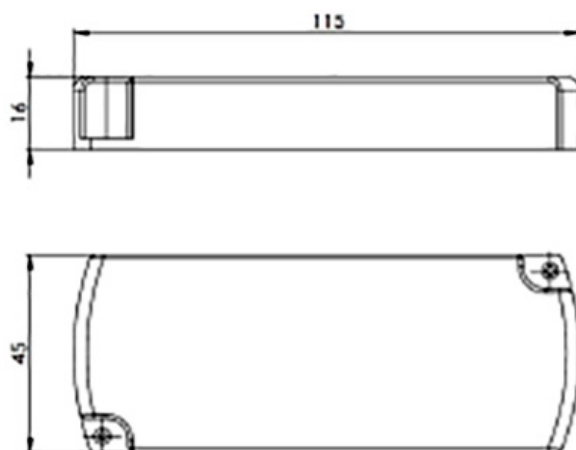

WIRE

Input	2,0 m
Output	0,1 m

SAFETY

IP Class(driver).....	IP44
Protection Class	II
Approval	CE

MATERIALS

Housing.....	PC
--------------	----

*Compatible with 350mA products

PACKING

Sales Box Size	170x50x61 mm
Outer Box Size	365x325x275 mm
Outer Box Amount.....	50 pcs
Yderkasse Vægt.....	G.W.:12 KGS/N.W.: 10 KGS

LOEVSCHALL
THE GOOD LIGHT

Nikkelvej 11
8940 Randers SV
Denmark

loevschall@loevschall.dk
www.loevschall.dk
Tlf: +45 87 11 40 50