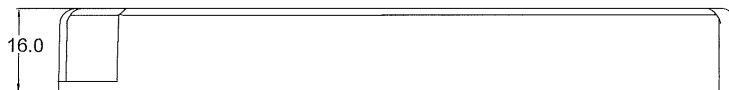

## PACKING

Sales Box Size ..... 190x62x55 mm  
Outer Box Size ..... 567x322x200 mm  
Outer Box Amount..... 50 pcs  
Outer Box Weight ..... G.W.:11,09 KGS/N.W.: 8,49 KGS

Connection box

**LOEVSCHALL**  
THE GOOD LIGHT