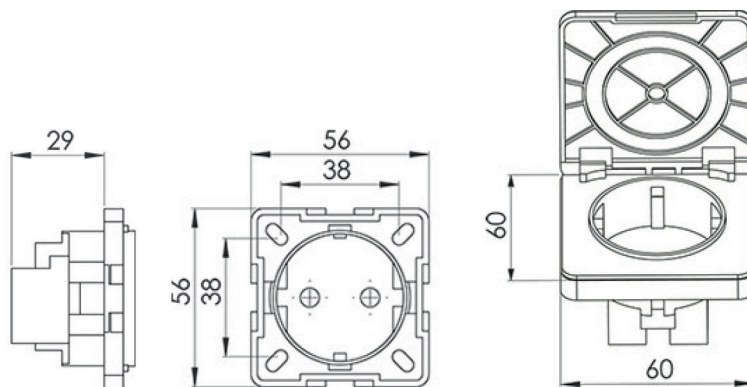

Size 60x60x41 mm

SAFETY

IP Class..... IP20(installed)

Protection Class I

Certifications..... CE

MATERIALS

Housing..... PC

ACCESSORIES

Corner wallbox

Item no.: 010285

LOEVSCHALL

THE GOOD LIGHT

Nikkelvej 11

8940 Randers SV

Denmark

loevschall@loevschall.dk