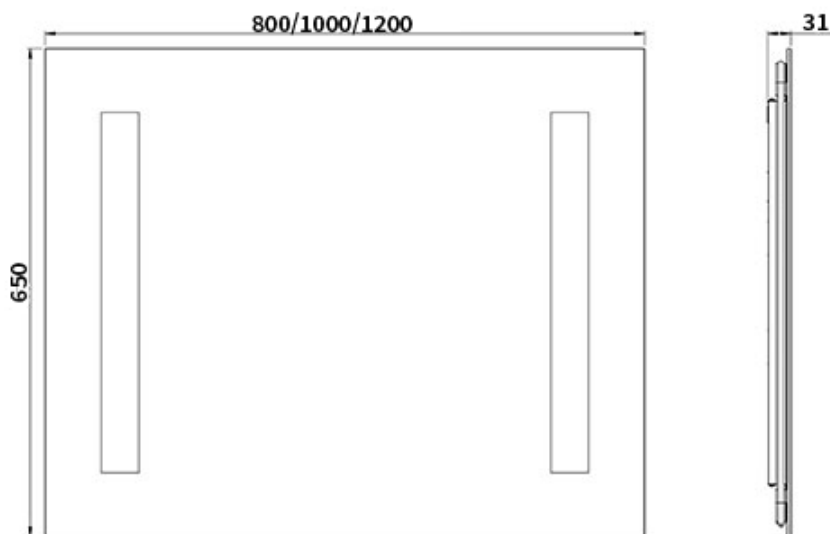

LOEVSCHALL

THE GOOD LIGHT

Kvilux Mirror

Mirror with LED

2 dimmable light fields

Corona backlight

Kvilux Mirror

Item no.: 3443455918 (800x650 mm, 21,5W)

3443455934 (1000x650 mm, 23,5W)

3443455921 (1200x650 mm, 25,5W)

GENERAL FEATURES

Power supply 230V
Light source LED
Wattage 21,5/23,5/25,5W
Size 800/1000/1200 x 650 mm
depth 31 mm
Colour temperature 2940K+/- 86K
Colour rendering index{Ra} >90
Dimmer right side
Corona backlit 3220-3465K

SAFETY

IP Class IP44
Protection Class I
Approvals CE

PACKING 800X650 MM

Box Size 860x80x710 mm
Box Weight G.W.: 9,2 KGS/N.W.: 8,2KGS

PACKING 1000X650 MM

Box Size 1060x80x710 mm
Box Weight G.W.: 11,8 KGS/N.W.: 10,1KGS

PACKING 1200X650 MM

Box Size 1260x80x710 mm
Box Weight G.W.: 15,0 KGS/N.W.: 13,0KGS

LOEVSCHALL
THE GOOD LIGHT
KVILUX

 This luminaire contains built-in LED lamps.

 } LED

The lamps cannot be changed in the luminaire.