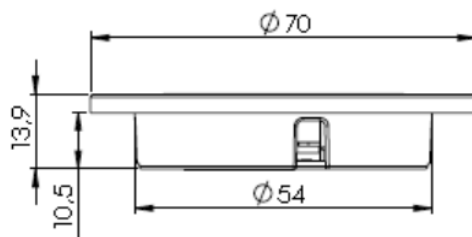

GENERAL FEATURES

Power supply	350mA
Light source	LED
Wattage.....	2,5 W
Length of wire	2,0 m
Packing method.....	Bulk

LIGHTING

Beam angle	50°
Colour temperature.....	3796-4270K
Colour rendering index(Ra)	>95
Lumen.....	160 lm

PACKING

Outer Box Size	540x260x280 mm
Outer Box Amount.....	100 pcs
Outer Box Weight	G.W.: 9,0 KGS/N.W.:7,49 KGS

LOEVSCHALL
THE GOOD LIGHT

Nikkelvej 11
8940 Randers SV
Denmark

loevschall@loevschall.dk
www.loevschall.dk
Tlf: +45 87 11 40 50