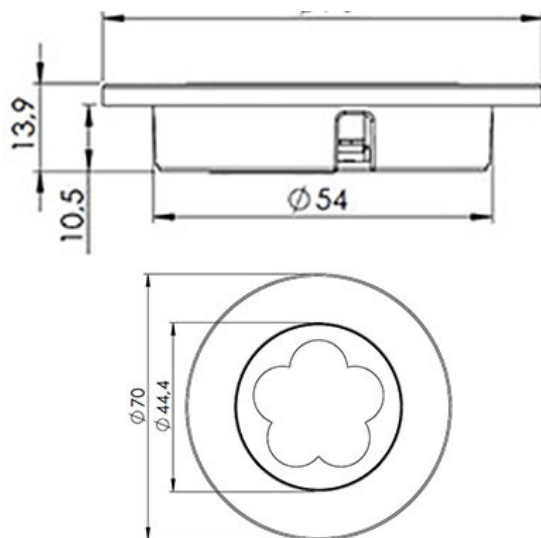

## PACKING

Outer Box Size .....	540x260x280 mm
Outer Box Amount .....	100 pcs.
Outer Box Weight .....	G.W.: 6,76 KGS/N.W.: 5,25 KGS

**LOEVSCHALL**  
THE GOOD LIGHT  
ID-LED 12V

 This luminaire contains built-in LED lamps.