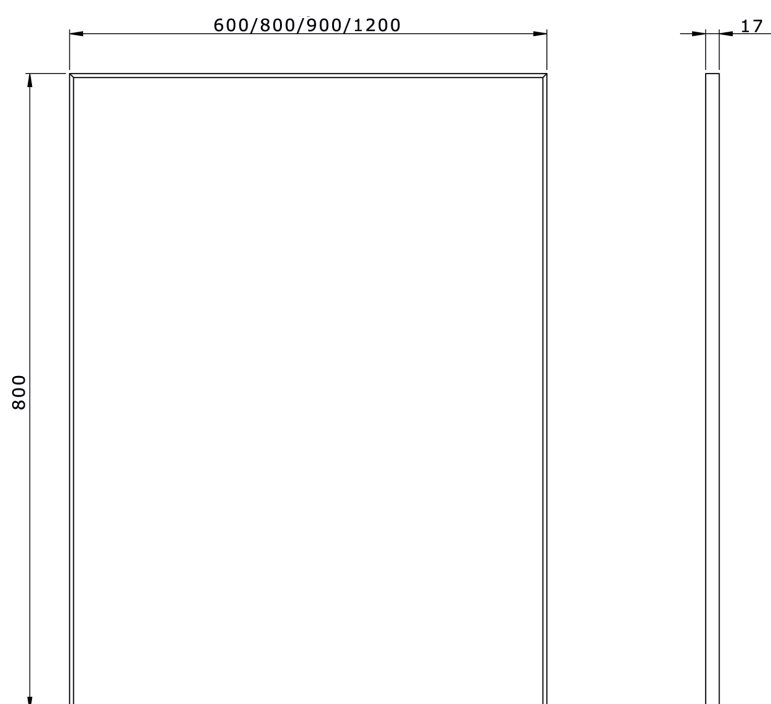

LOEVSCHALL

THE GOOD LIGHT

Vienna Mirror

Alu. frame

Easy installation

Vienna Mirror

Item no.: 3443454362(600 x 800 mm)
3443454375(800 x 800 mm)
3443454388(900 x 800 mm)
3443454391(1200 x 800 mm)

GENERAL FEATURES

Depth alu. frame 17 mm
Width alu. frame..... 5 mm

MOUNTING

Bracket included

PACKING 600 X 800 MM

Box Size.....665x70x860 mm
Box Weight.....G.W.: 8,2 KGS/N.W.: 7,5 KGS

PACKING 800 X 800 MM

Box Size.....865x70x860 mm
Box Weight.....G.W.: 10,7 KGS/N.W.: 9,2 KGS

PACKING 900 X 800 MM

Box Size.....960x70x865 mm
Box Weight..... G.W.: 11,5 KGS/N.W.: 10,5 KGS

PACKING 1200 X 800 MM

Box Size.....1260x70x860 mm
Box Weight.....G.W.: 15,0 KGS/N.W.: 12,5 KGS

LOEVSCHALL
THE GOOD LIGHT