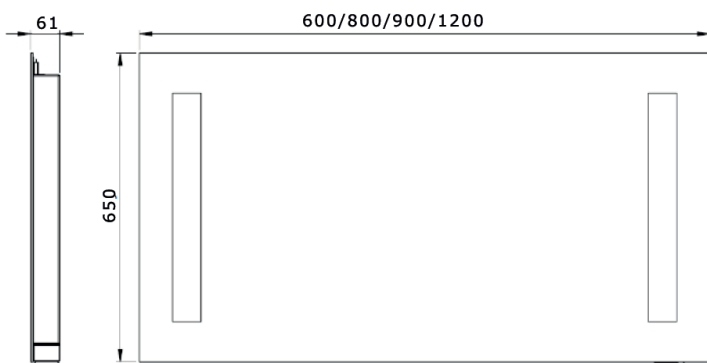

# Mirror with outlet

Item no.: 3443456920(600 x 650 mm) 3443456933(800 x 650 mm)  
3443456946(900 x 650 mm) 3443456959(1200 x 650 mm)

## GENERAL FEATURES

Power supply ..... 230V  
Light source ..... LED  
Wattage ..... 2 x 9W  
Depth ..... 61 mm

## PACKING

Outer Box Size ..... 705x105x715 mm  
Outer Box Weight ..... G.W.: 8,85 KGS/N.W.: 6,91KGS

The outlet can be moved to the opposite side as needed, to meet IP44 rule, so that the outlet always can be placed outside zone 2