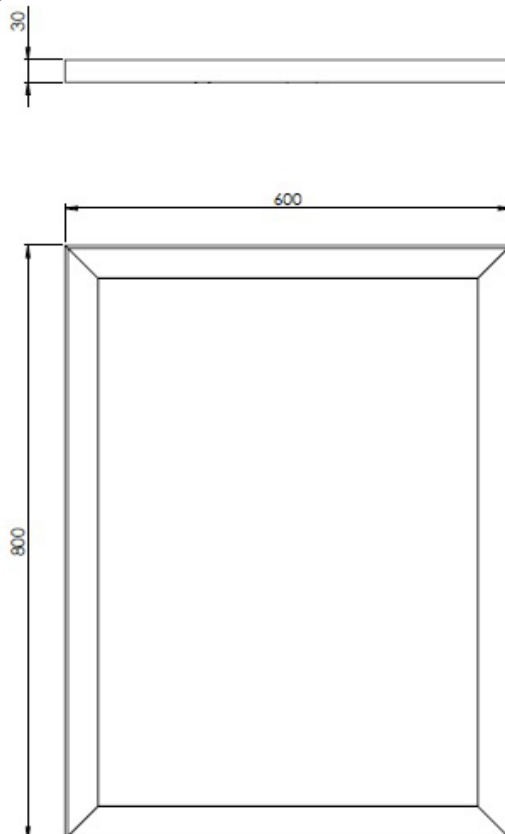

LOEVSCHALL

THE GOOD LIGHT

Pisa Mirror

New design: “floating” mirror surface

Comfortable warm white light

Can be mounted vertically or horizontally

Pisa Mirror

Item no. 3443457246

GENERAL FEATURES

Power supply	230V
Light source	LED
Wattage.....	26,5W
Height x Width(reversible).....	800 x 600 mm
Depth.....	30 mm
Colour temperature.....	3000K
Colour rendering index(Ra)	>95

MOUNTING

Can be mounted vertically or horizontally.

SAFETY

IP Class.....	IP44
Protection Class	II
Approvals.....	CE

PACKING

Box Size.....	665x70x875 mm
Box Weight.....	G.W.: 10,0KGS/N.W.: 8,3KGS

LOEVSCHELL
THE GOOD LIGHT