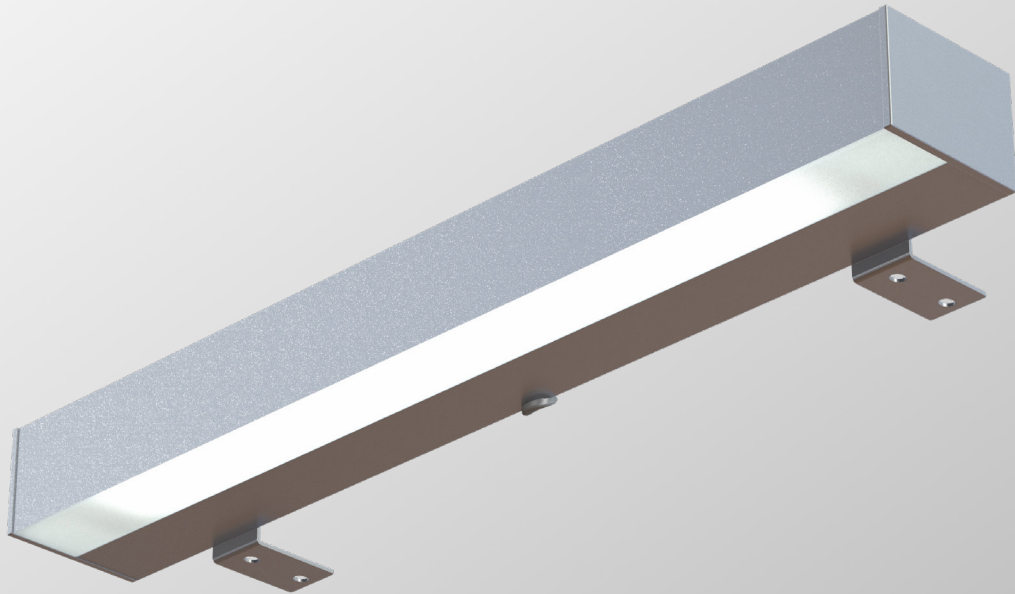

LOEVSCHALL

THE GOOD LIGHT

LED Square

LED

Easy to install

LED Square

Item no.: 34 70 400 208 (400 mm, 4W) 34 70 400 211 (600 mm, 9W)
 34 70 400 224 (800 mm, 9W) 34 70 400 237 (900 mm, 13W)
 34 70 400 240 (1000 mm, 13W) 34 70 400 253 (1200 mm, 18W)

GENERAL FEATURES

Power supply 230V
 Light source LED
 Wattage..... 4/9/13/18W

LIGHTING

Colour temperature 2800-3150K
 Colour rendering index(Ra) >80
 Luminous flux 760/1615 lm

SAFETY

IP Class..... IP44
 Protection Class II
 Certifications..... CE

MATERIALS

Shade/diffuser PMMA
 Endcaps Aluminum
 Profile Aluminum

ACCESSORIES

Bracket: 060180 (ordered separately)

The bracket pulls the armature 30 mm forward and lift it 30 mm up

LOEVSCHALL
 THE GOOD LIGHT
LED Square