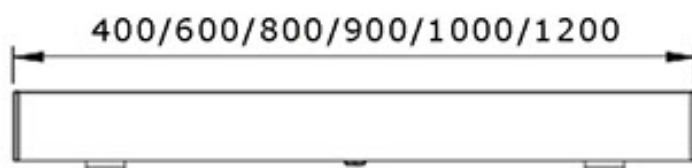

LED Square

Item no.: 34 70 400 208 (400 mm, 4W) 34 70 400 211 (600 mm, 9W)
34 70 400 224 (800 mm, 9W) 34 70 400 237 (900 mm, 13W)
34 70 400 240 (1000 mm, 13W) 34 70 400 253 (1200 mm, 18W)

GENERAL FEATURES

Power supply 230V
Light source ..... LED
Wattage..... 4/9/13/18W

LIGHTING

Colour temperature 2800-3150K
Colour rendering index(Ra) ..... >80
Luminous flux ..... 760/1615 lm

SAFETY

IP Class..... IP44
Protection Class II
Certifications..... CE

MATERIALS

Shade/diffuser ..... PMMA
Endcaps ..... Aluminum
Profile ..... Aluminum

ACCESSORIES

Bracket: 060180 (ordered separately)

The bracket pulls the armature 30 mm forward and lift it 30 mm up

LOEVSCHALL
THE GOOD LIGHT
LED Square

This luminaire contains built-in LED lamps.

A++
A+
A
B
C
D
E

}

LED

The lamps cannot be changed in the luminaire.

874/2012

LOEVSCHALL
THE GOOD LIGHT

Nikkelvej 11
8940 Randers SV
Denmark

loevschall@loevschall.dk
www.loevschall.dk
Tlf: +45 87 11 40 50