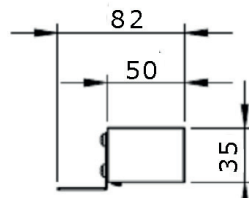

LED Square

Item no.: 34 70 400 208 (400 mm, 4W) 34 70 400 211 (600 mm, 9W)
34 70 400 224 (800 mm, 9W) 34 70 400 237 (900 mm, 13W)
34 70 400 240 (1000 mm, 13W) 34 70 400 253 (1200 mm, 18W)

GENERAL FEATURES

Power supply 230V
Light source ..... LED
Wattage..... 4/9/13/18W

LIGHTING

Colour temperature 2800-3150K
Colour rendering index(Ra) ..... >80
Luminous flux ..... 760/1615 lm

SAFETY

IP Class..... IP44
Protection Class II
Certifications..... CE

MATERIALS

Shade/diffuser ..... PMMA
Endcaps ..... Aluminum
Profile ..... Aluminum

ACCESSORIES

Bracket: 060180 (ordered separately)

The bracket pulls the armature 30 mm forward and lift it 30 mm up