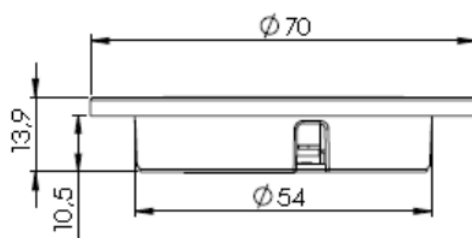

## PACKING

Outer Box Size .....	540x260x330 mm
Outer Box Amount.....	100 pcs
Outer Box Weight .....	G.W.: 11,5 KGS/N.W.:9,75 KGS

**LOEVSCHALL**  
THE GOOD LIGHT   
ID-LED 12V

 This luminaire contains built-in LED lamps.