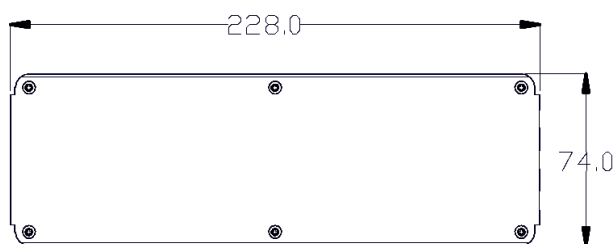

## EMBALLAGE

Outer Box Amount.....80 pcs

Outer Box Size.....740x230x345 mm

Outer Box Weight.....G.W.: 14,0 KGS/N.W.: 12,0 KGS

**LOEVSCHALL**  
THE GOOD LIGHT

Nikkelvej 11  
8940 Randers SV  
Denmark

loevschall@loevschall.dk  
www.loevschall.dk  
Tlf: +45 87 11 40 50